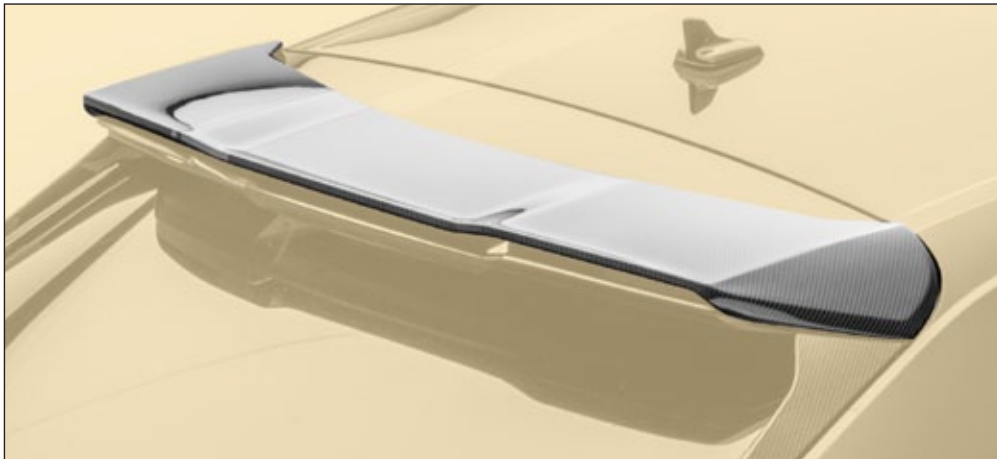

Roof spoiler

visible carbon fibre primed without clear coat

RSQ8 830 771