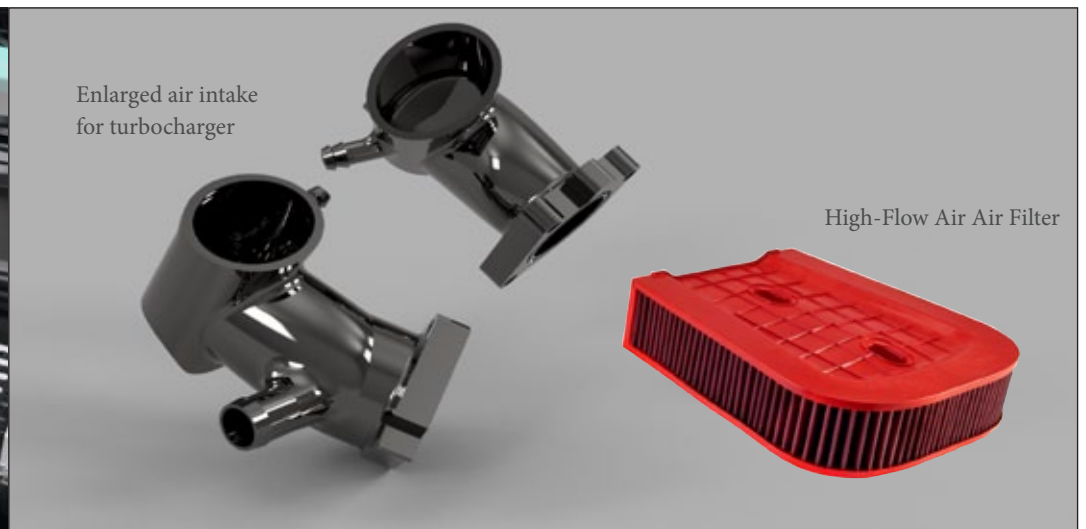

Exhaust system with downpipes, turbocharger upgrade 780 PS / 1.000 Nm, Sport Air Filter, Enlarged air intake for turbocharger
EUR6 with Cat 200 Cell

RSQ 780 222

P820 without Cat

Exhaust system with downpipes 780 PS / 1.000 Nm
EUR6 without Cat