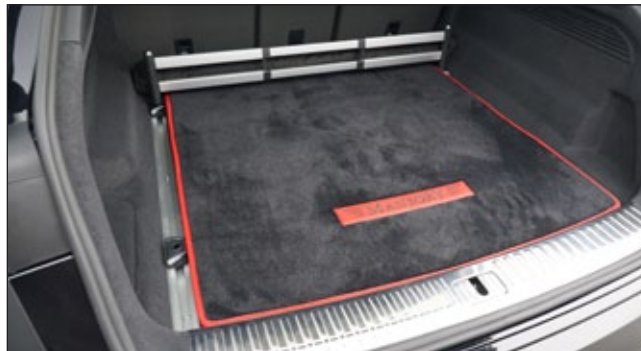

Velour trunk mat - with nubuck edging RSQ8 368 758

with MANSORY logo stitching

Velour trunk mat - with leather edging RSQ8 368 759

with MANSORY logo stitching

Leather trunk mat - with nubuck edging RSQ8 368 760

with MANSORY logo stitching