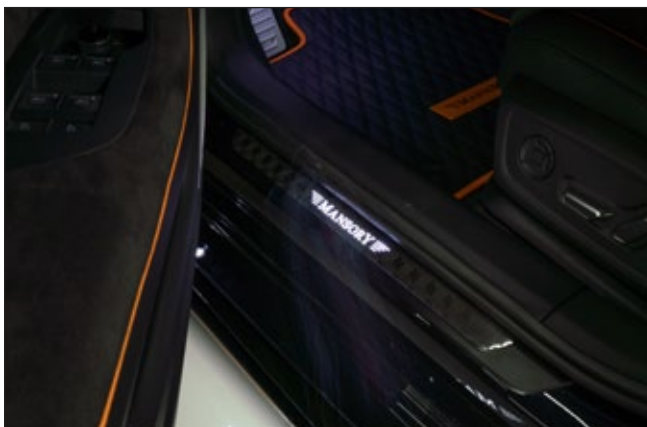

↻ modification only, OE-part required

Entrance panels illuminated

RSQ8 395 301

4 parts set - left & right,
visible carbon fibre primed without clear coat
with MANSORY Logo

Carbon panel for gear shifters

RSQ8 456 331