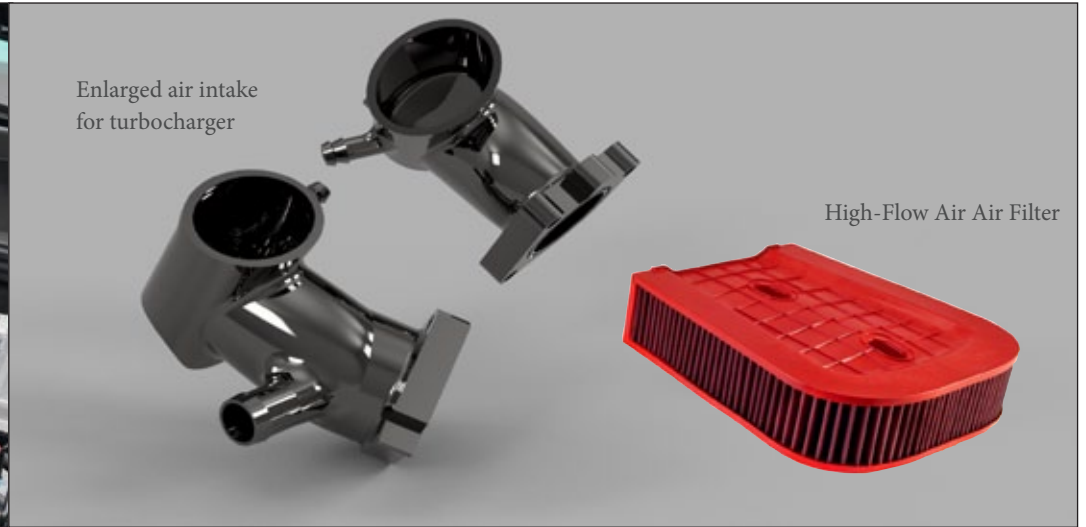

P780 with Cat

Exhaust system with downpipes, turbocharger upgrade 780 PS / 1.000 Nm, Sport Air Filter, Enlarged air intake for turbocharger
EUR6 with Cat 200 Cell

RSQ 780 222