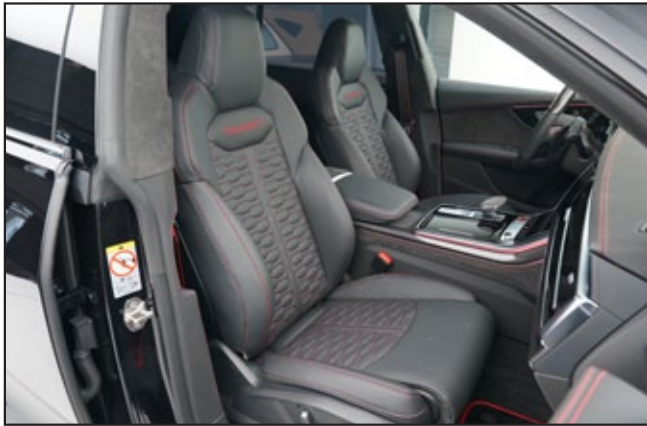

Interior individualized modification RSQ8 300 000

Complete refined interior,
by exclusive leather sorts,
combination on customers request.