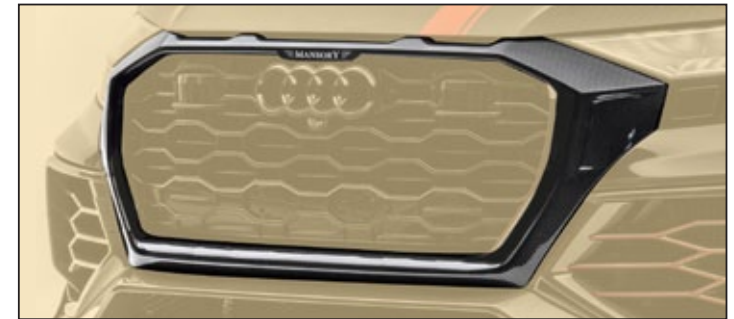

Rear diffuser

- diffuser visible carbon fibre primed without clear coat
- fully aluminum exhaust tips

Front mask with silver logo

RSQ8 103 371

visible carbon fibre glossy*